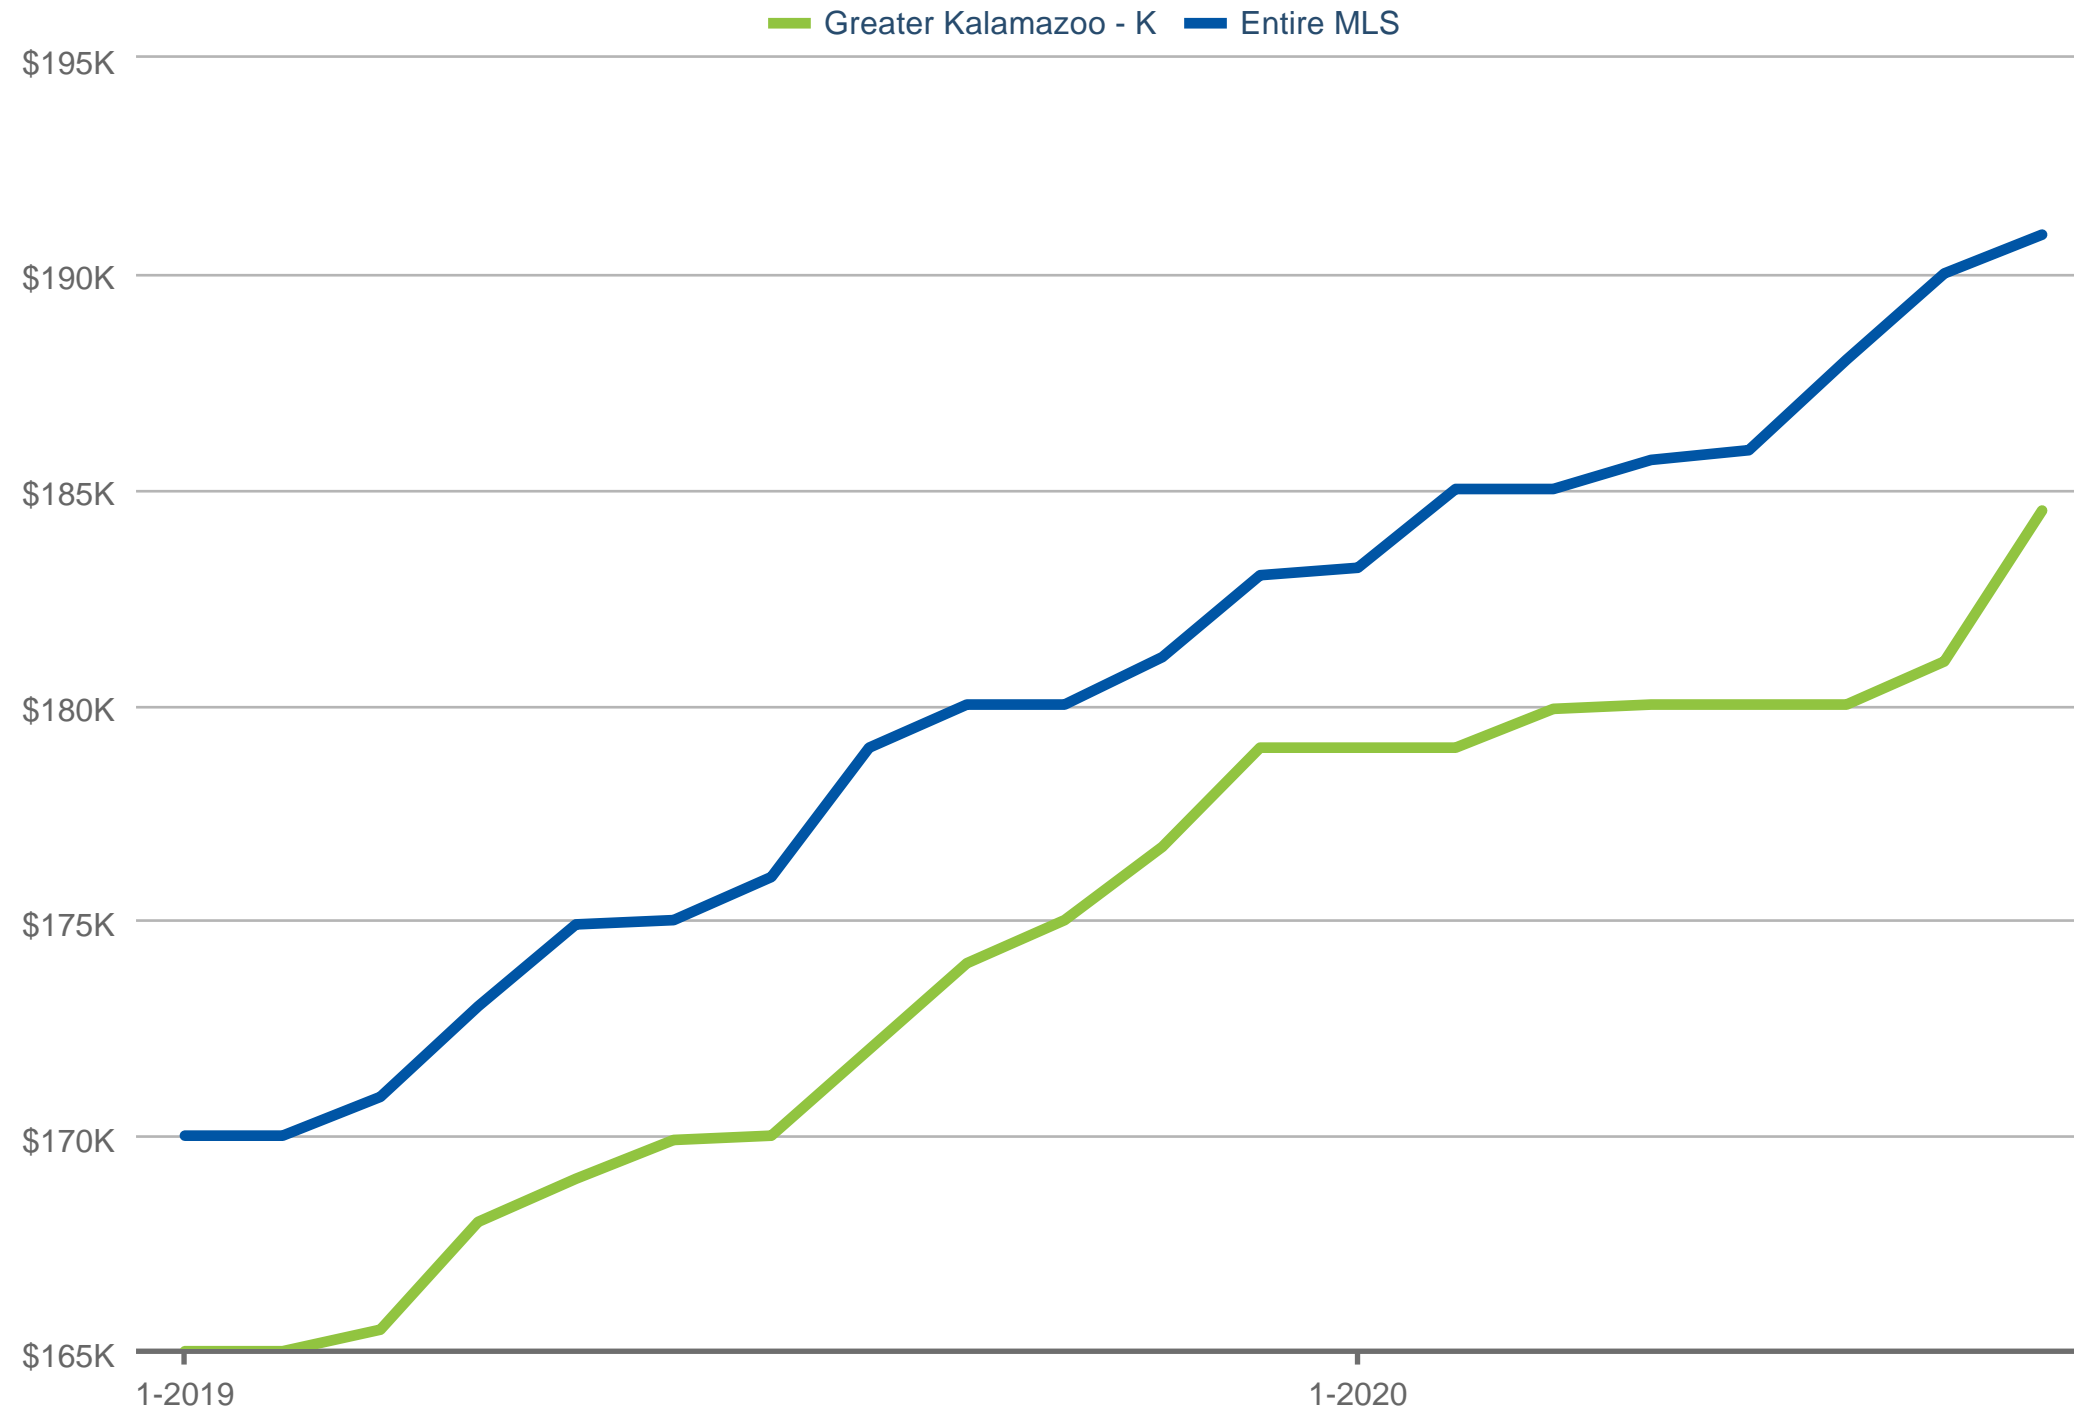

Median Sales Price

Greater Kalamazoo - K & Entire MLS

Each data point is 12 months of activity. Data is from September 14, 2020.