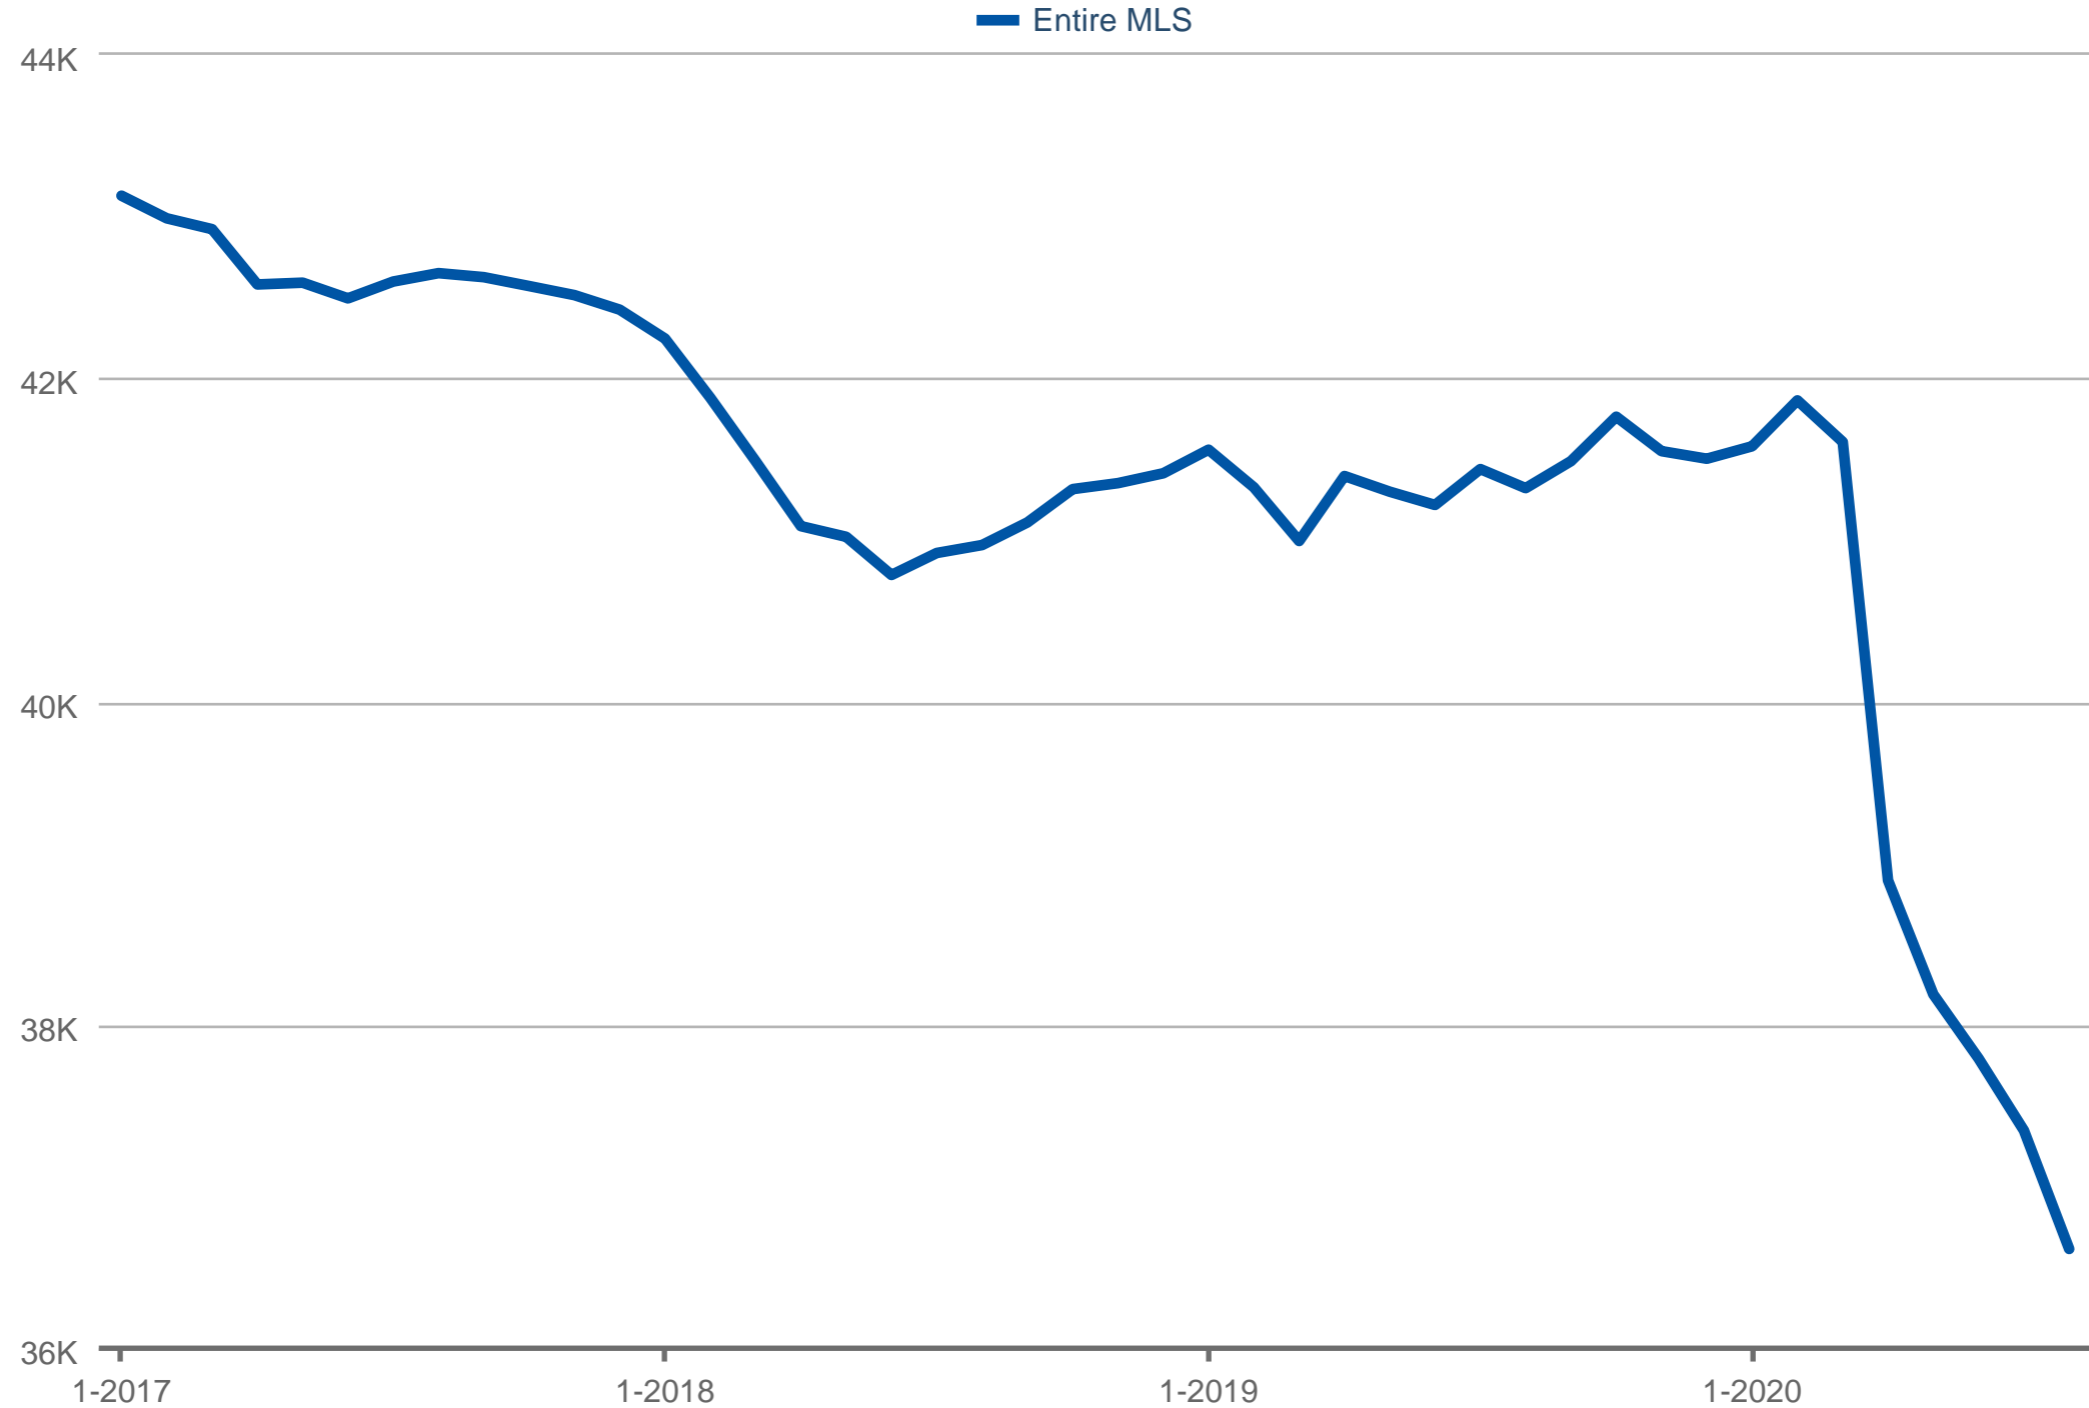

### New Listings

Entire MLS: Single Family Residential

Each data point is 12 months of activity. Data is from September 28, 2020.