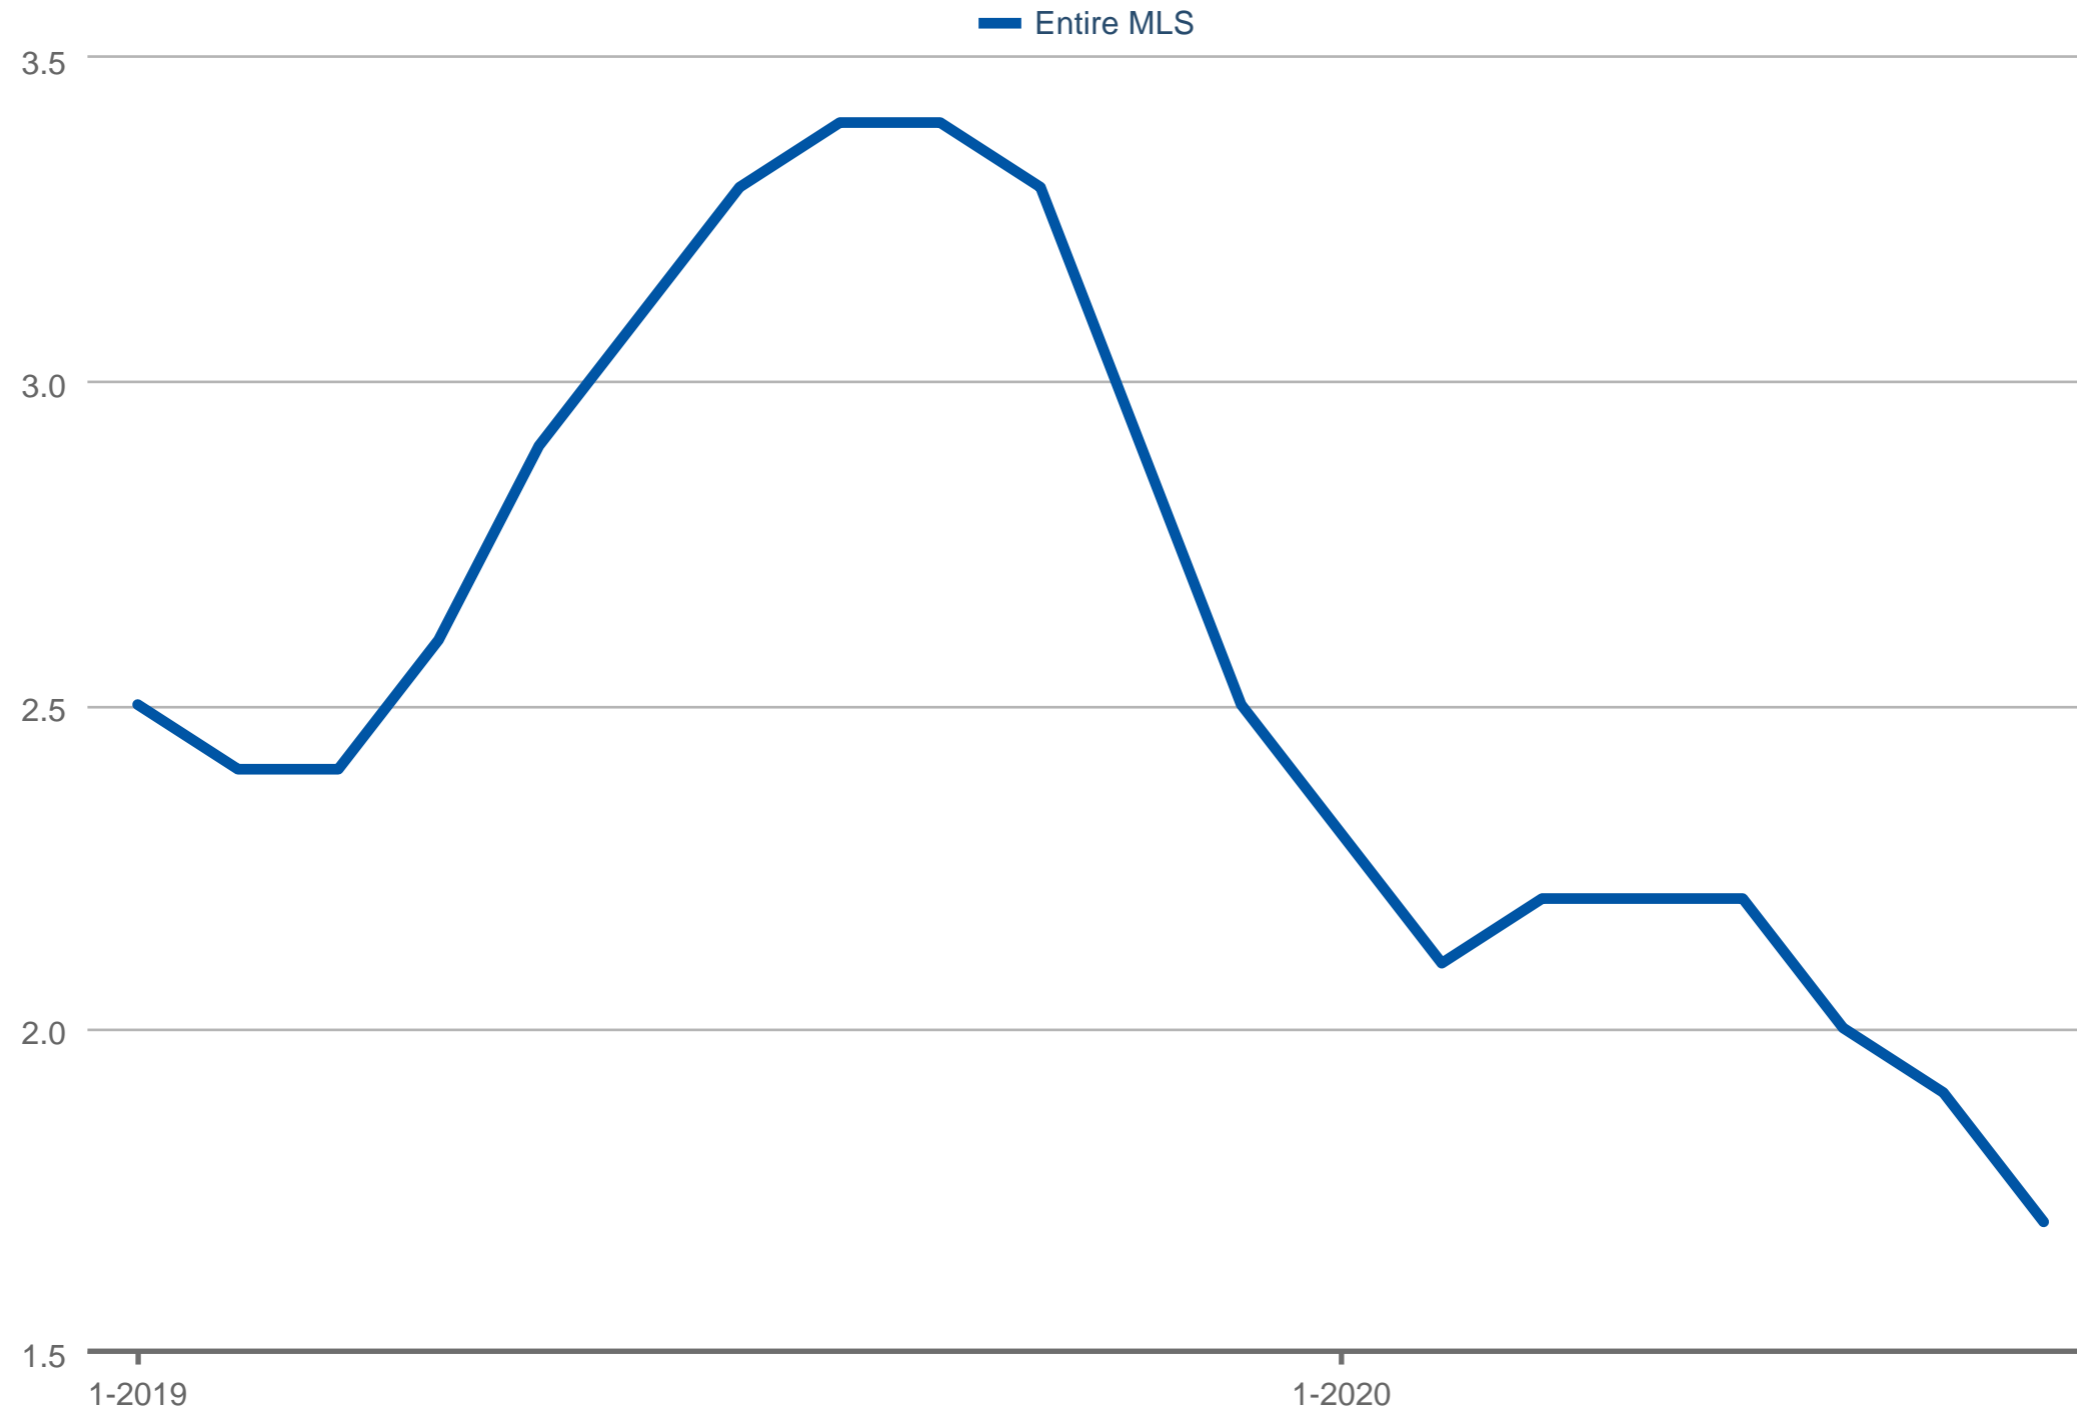

### Months Supply of Homes for Sale

Entire MLS: Single Family Residential

Each data point is one month of activity. Data is from September 28, 2020.