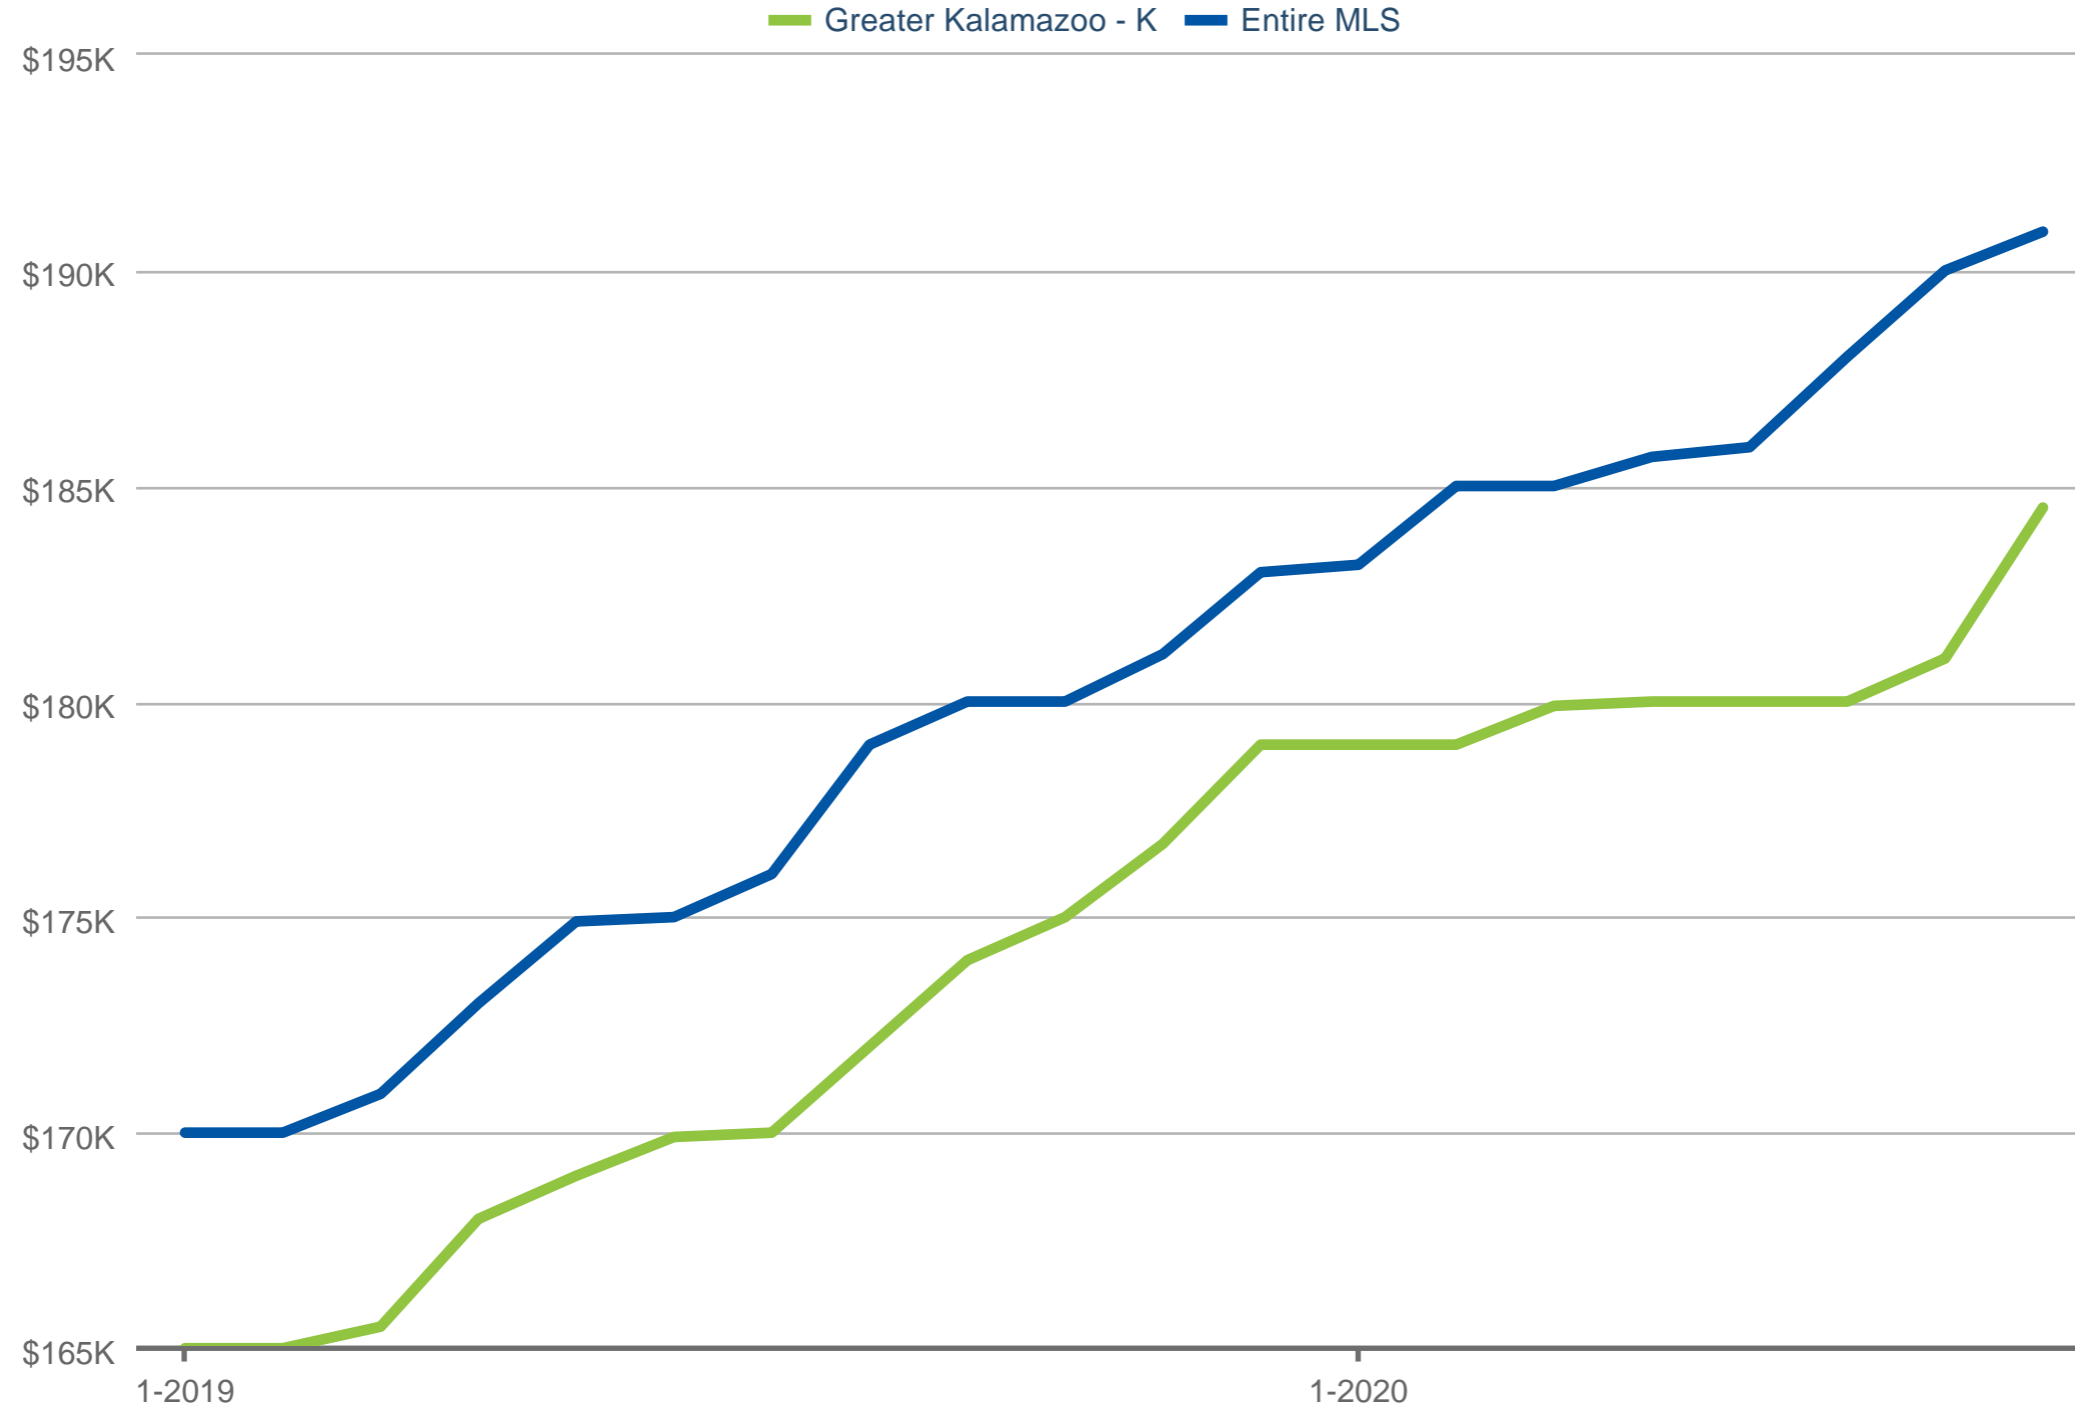

Median Sales Price

Greater Kalamazoo - K & Entire MLS

Each data point is 12 months of activity. Data is from September 14, 2020.